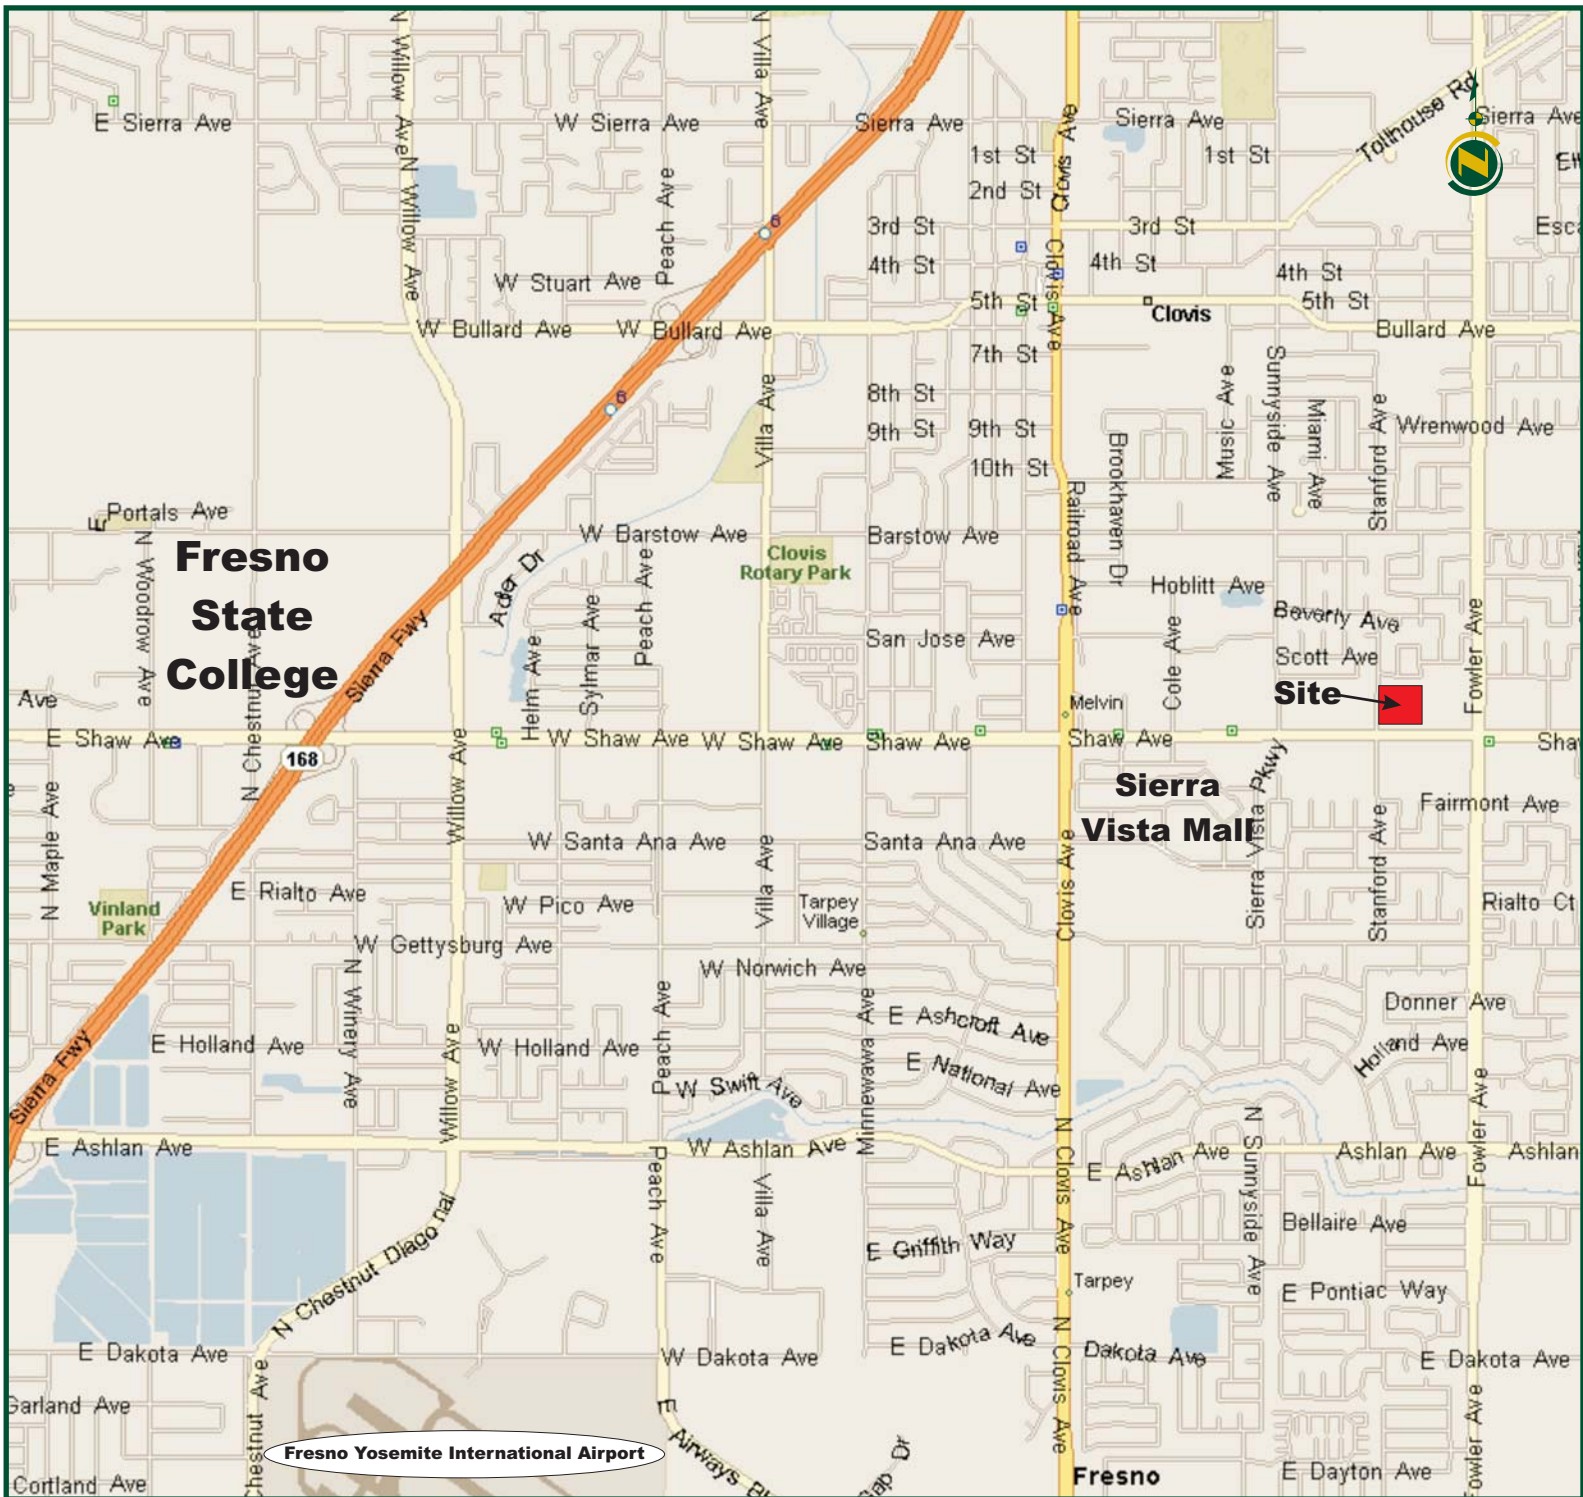

Location Map

Clovis Office Auction Property Map 1645 Shaw Avenue, Clovis, CA

CLOVIS PROPERTY AUCTION STATE MAP